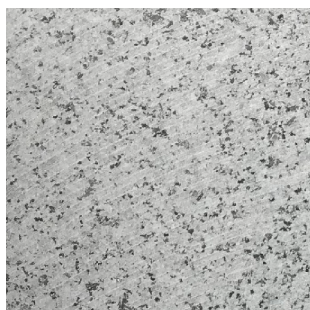

New Grey

European style natural stone

- * Not slippery been flamed finish / P5 slip rating
- * Perfect around all residential and commercial jobs

Sai Stone is a trusted brand for supplying natural stone products and solutions.

Standard Stock List

New Grey Flamed

Paver	Finish flamed	Note
600x400x20		
800x400x20*		

* while stock list

Coping Beveled Squared Edge	Finish flamed	Note
600x400x30		
1000x500x30*		

* while stock list

Coping Dropface	Finish flamed	Note
600x400x20/60		